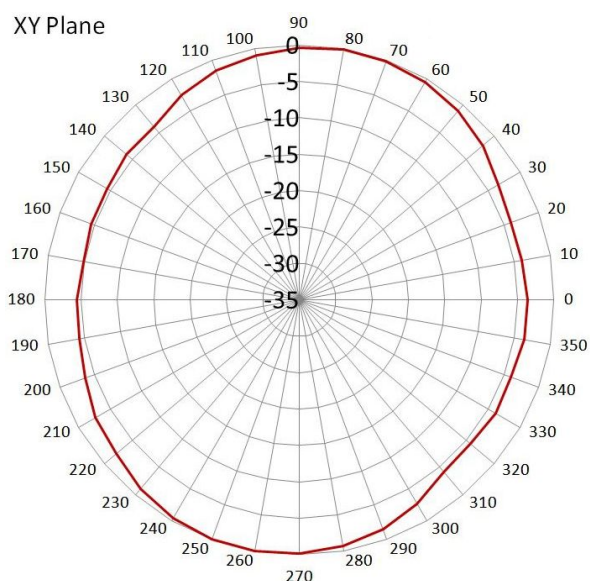

SPECIFICATIONS

Item	Specifications	
Antenna	Center Frequency	915MHz
	Band Width	3MHz
	Polarization	RHCP
	Gain	2dBi
	V.S.W.R	<2.0
	Impedance	50 Ω
	Dimension	25*25*4mm
Mechanical	Cable	RF1.13 or others
	Connector	IPEX or others
Environmental	Operating Temperature	-40°C~+85°C
	Relative Humidity	Up to 75%
	Vibration	10 to 55Hz with 1.5mm amplitude 2hours
	Environmentally Friendly	ROHS Compliant

Radiation Pattern

JIAXING JINCHANG ELECTRONIC TECHNOLOGY CO.,LTD

Add: 398#, Zhenye Road, South Street, Jiaxing, Zhejiang, China

Http:// www.jinchanggps.com

E-mail: jcgps@vip.163.com

Tel: 86-0573-83692157/83692605/83958637 Fax: 86-0573-83958635