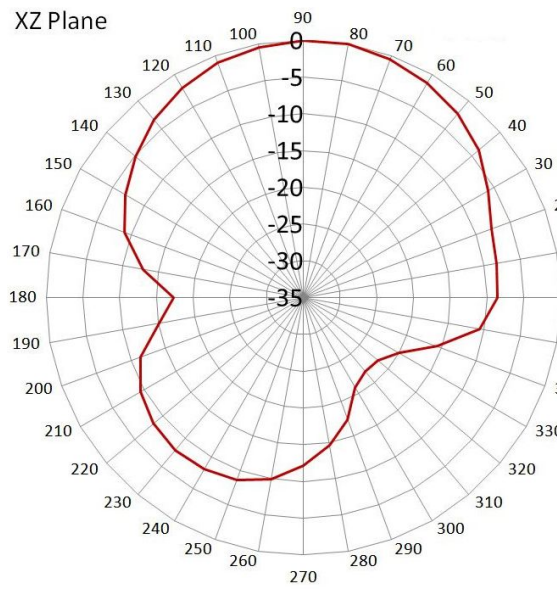

Jinchang Electron Global Service

YZ Plane