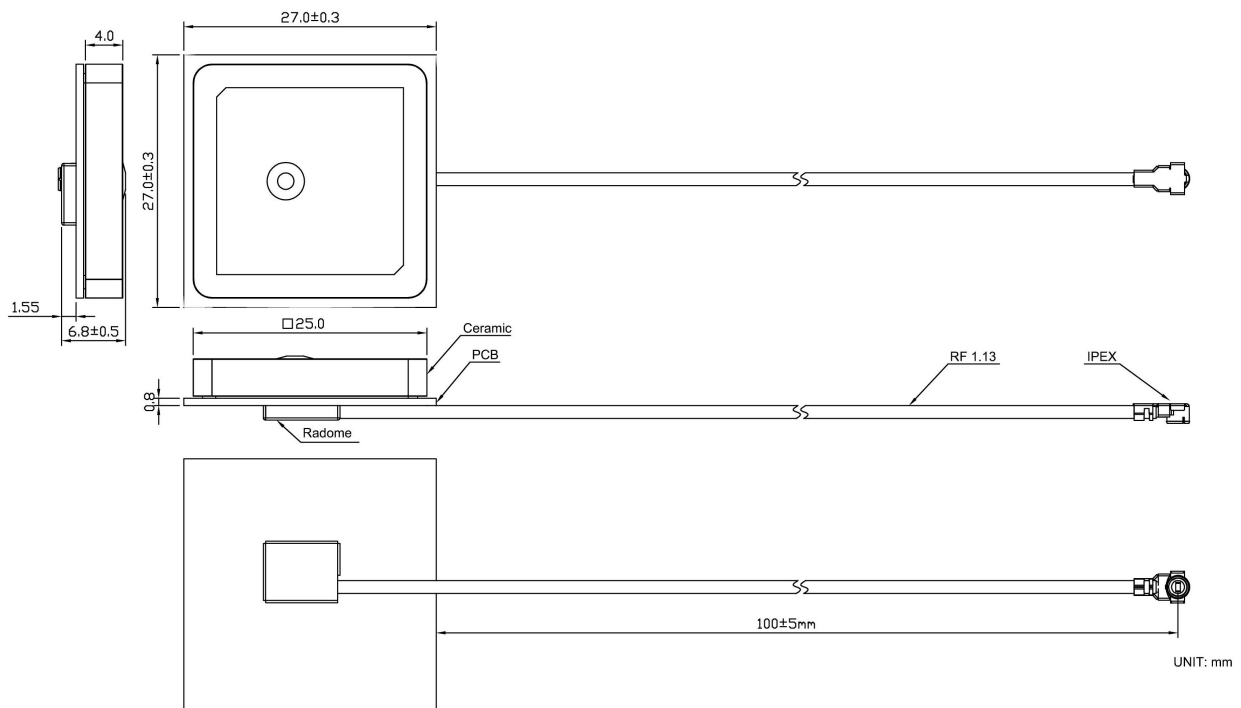

DIMENSIONS

JIAXING JINCHANG ELECTRONIC TECHNOLOGY CO.,LTD

Add: 398#, Zhenye Road, South Street, Jiaxing, Zhejiang, China

Http:// www.jinchanggps.com

E-mail: jcgps@vip.163.com

Tel: 86-0573-83692157/83692605/83958637 Fax: 86-0573-83958635