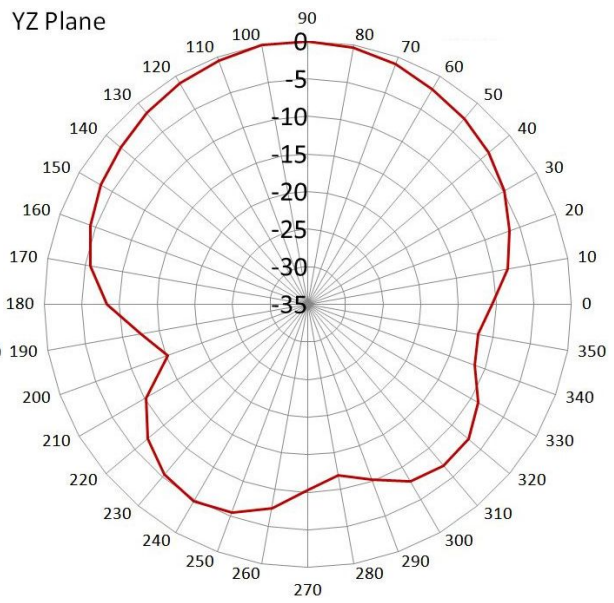

Jinchang Electron Global Service

YZ Plane

JIAXING JINCHANG ELECTRONIC TECHNOLOGY CO.,LTD

Add: 398#, Zhenye Road, South Street, Jiaxing, Zhejiang, China

Http:// www.jinchanggps.com

E-mail: jcgps@vip.163.com

Tel: 86-0573-83692157/83692605/83958637 Fax: 86-0573-83958635