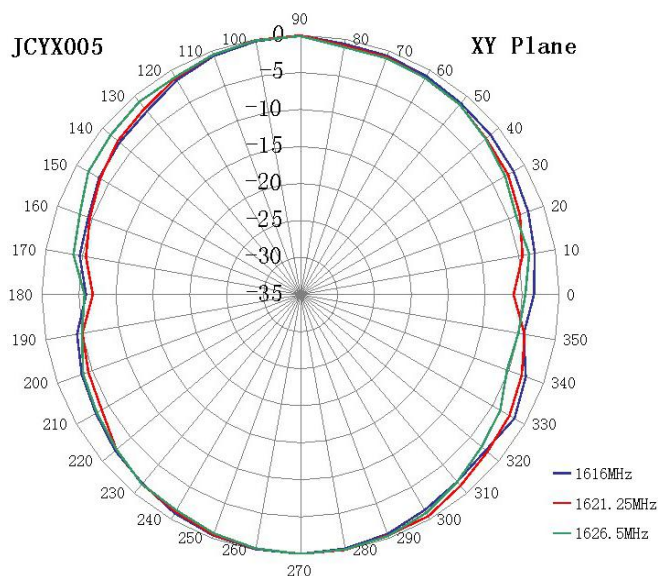

SPECIFICATIONS

Item	Specifications	
Antenna	Frequency Range	1616~1626.5MHz
	Band Width	10.5MHz
	Polarization	RHCP
	Gain	5dBic (Zenith)
	V.S.W.R	<1.5
	Impedance	50Ω
	Axial Ratio	5dB (max)
Mechanical	Cable	RG316 or others
	Connector	SMA or others
	Radome Material	ABS
	Mounting Method	Screw
Environmental	Operating Temperature	-40℃~+85℃
	Relative Humidity	Up to 95%
	Ingress Protection	IP67
	Vibration	10 to 55Hz with 1.5mm amplitude 2hours
	Environmentally Friendly	ROHS Compliant

Radiation Pattern

JIAXING JINCHANG ELECTRONIC TECHNOLOGY CO.,LTD

Add: 398#, Zhenye Road, South Street, Jiaxing, Zhejiang, China

Http:// www.jinchanggps.com

E-mail: jcgps@vip.163.com

Tel: 86-0573-83692157/83692605/83958637 Fax: 86-0573-83958635