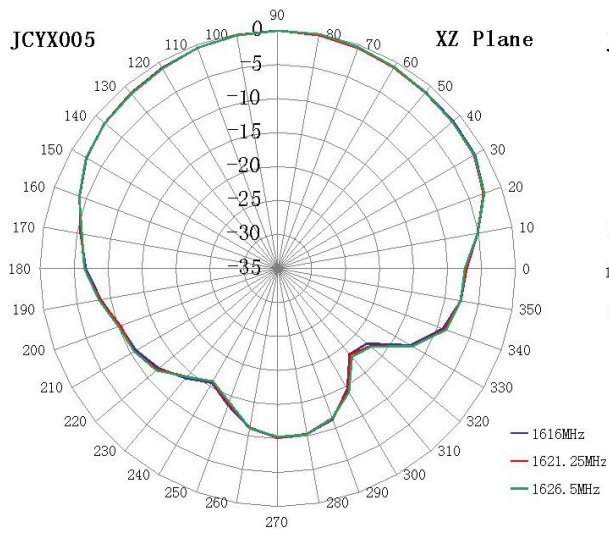

Jinchang Electron Global Service