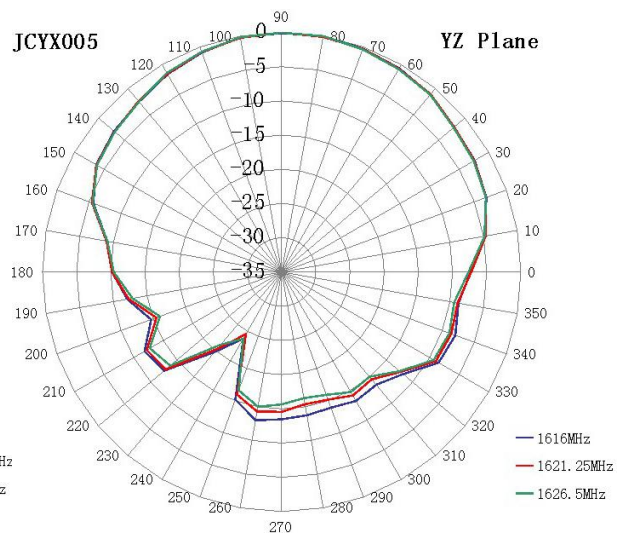

Jinchang Electron Global Service