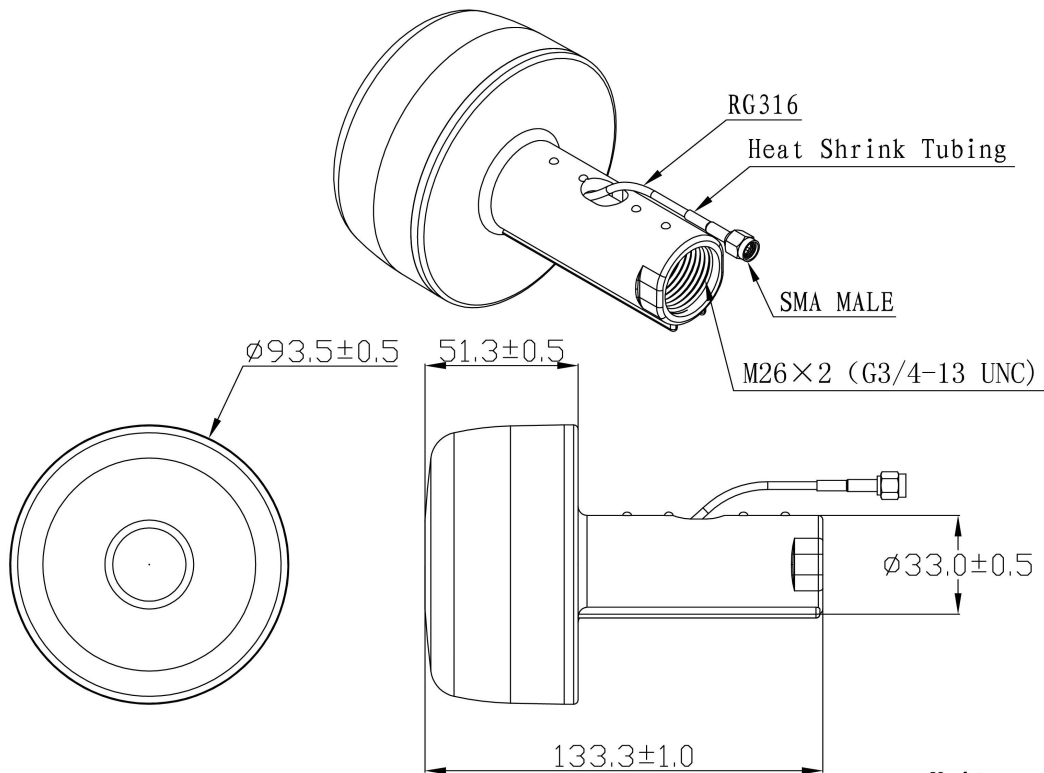

DIMENSIONS

Unit: mm

JIAXING JINCHANG ELECTRONIC TECHNOLOGY CO.,LTD

Add: 398#, Zhenye Road, South Street, Jiaxing, Zhejiang, China

Http:// www.jinchanggps.com

E-mail: jcgps@vip.163.com

Tel: 86-0573-83692157/83692605/83958637 Fax: 86-0573-83958635