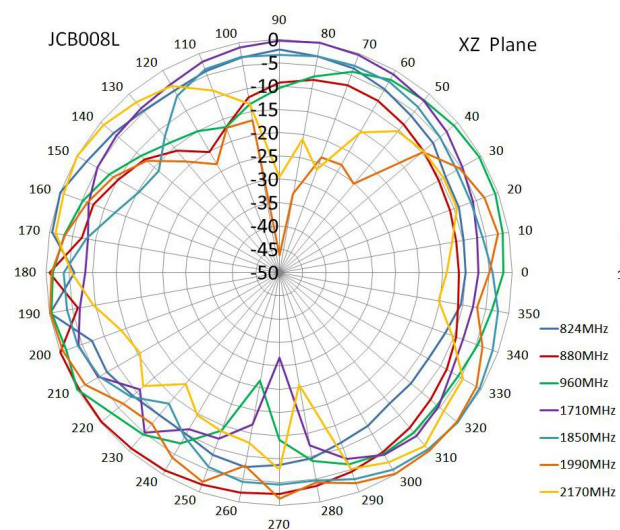

GSM Antenna