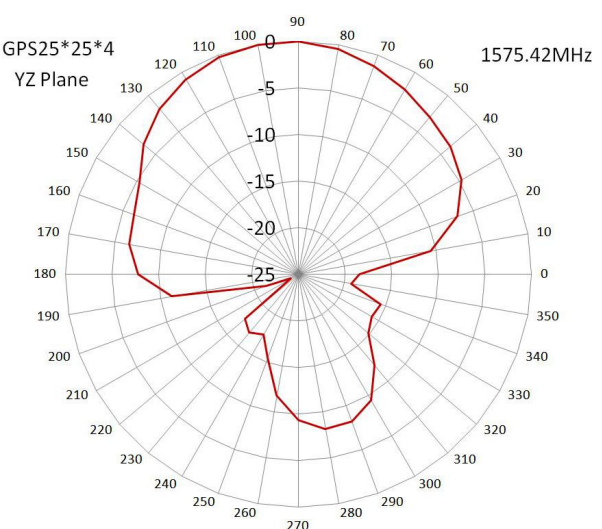

Ingress Protection	IP65~IP66 (exclude cable outlet)
	Vibration	10 to 55Hz with 1.5mm amplitude 2hours
	Environmentally Friendly	ROHS Compliant

Radiation Pattern

GPS Antenna