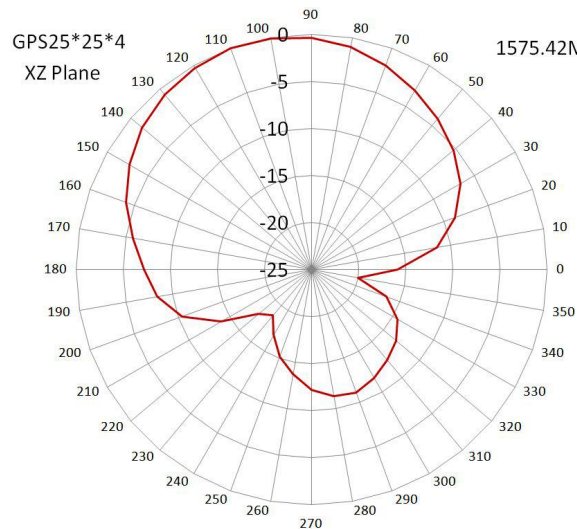

Ingress Protection	IP65~IP66 (exclude cable outlet)
	Vibration	10 to 55Hz with 1.5mm amplitude 2hours
	Environmentally Friendly	ROHS Compliant

Radiation Pattern

GPS Antenna