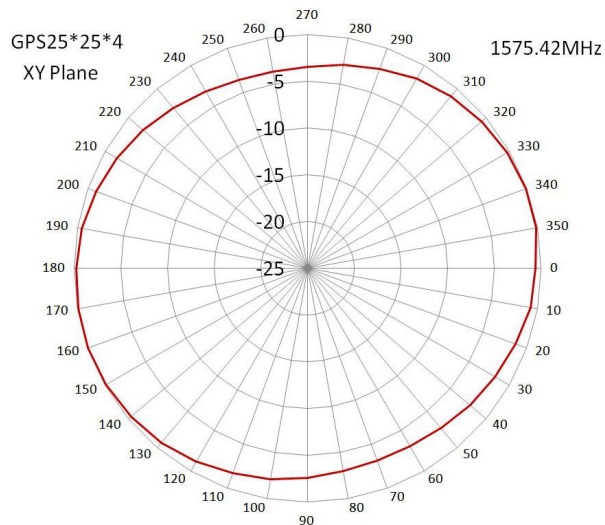

Ingress Protection	IP65~IP66 (exclude cable outlet)
	Vibration	10 to 55Hz with 1.5mm amplitude 2hours
	Environmentally Friendly	ROHS Compliant

Radiation Pattern

GPS Antenna