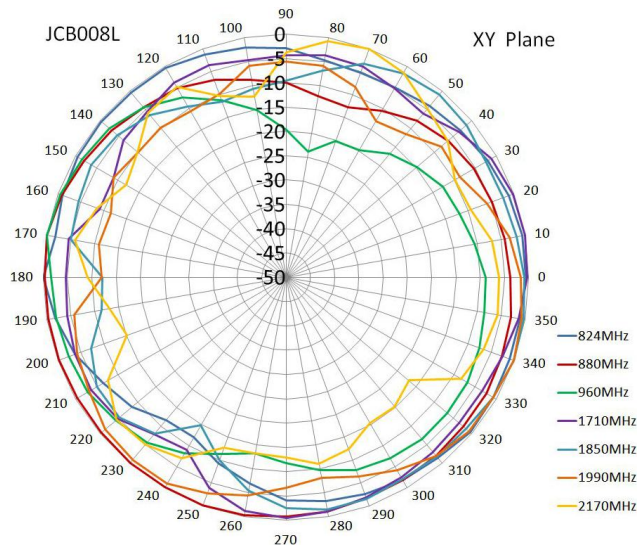

GSM Antenna