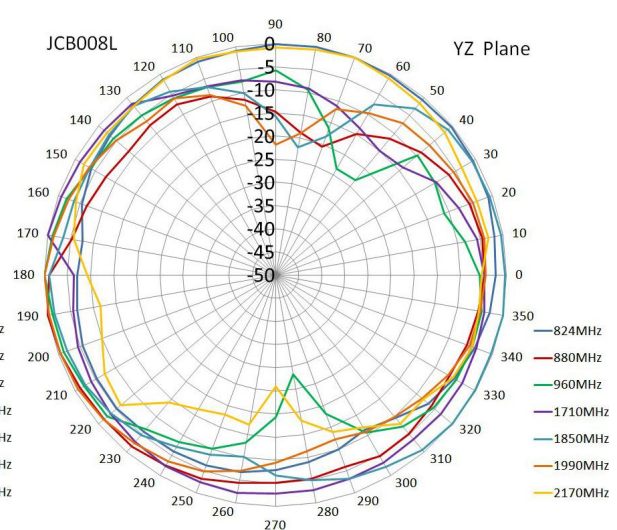

GSM Antenna